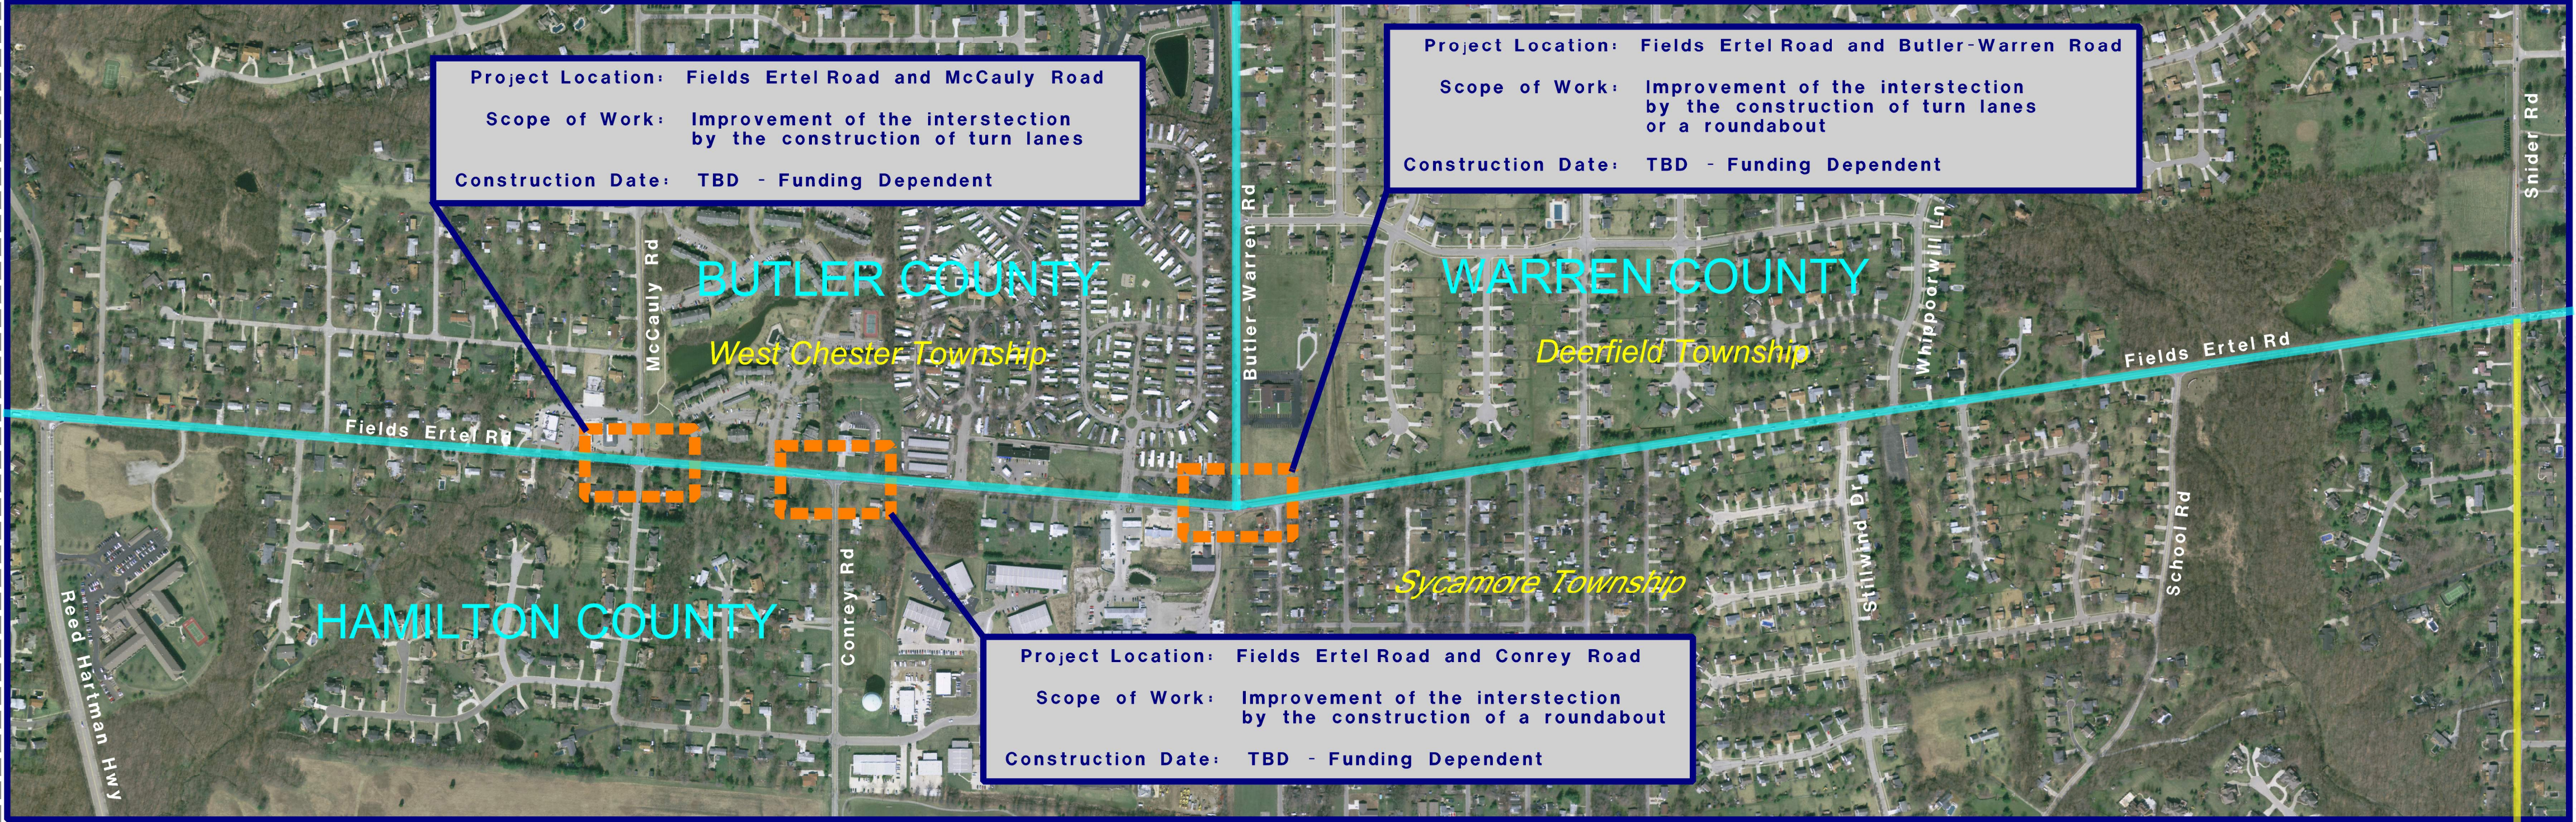

FIELDS ERTEL ROAD INTERSECTION IMPROVEMENT PROJECTS

Project Location: Fields Ertel Road and McCauly Road
Scope of Work: Improvement of the interstecation by the construction of turn lanes
Construction Date: TBD - Funding Dependent

Project Location: Fields Ertel Road and Butler-Warren Road
Scope of Work: Improvement of the interstecation by the construction of turn lanes or a roundabout
Construction Date: TBD - Funding Dependent

Project Location: Fields Ertel Road and Conrey Road
Scope of Work: Improvement of the interstecation by the construction of a roundabout
Construction Date: TBD - Funding Dependent

BUTLER COUNTY

West Chester Township

WARREN COUNTY

Deerfield Township

HAMILTON COUNTY

Sycamore Township

McCauly Rd

Butler-Warren Rd

Conrey Rd

Whippoorwill Ln